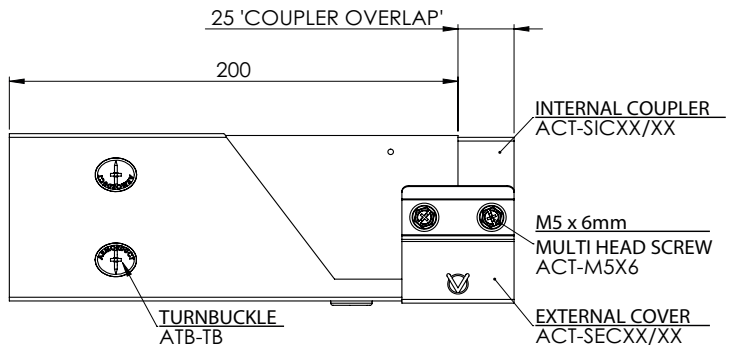

ATB-COFL

Turnbuckle	Screwbush	Tamperproof	Width	Height	Length
ATB-COFL22/PG	ASB-COFL22/PG	ATP-COFL22/PG	50mm	50mm	200mm
ATB-COFL33/PG	ASB-COFL33/PG	ATP-COFL33/PG	75mm	75mm	200mm
ATB-COFL44/PG	ASB-COFL44/PG	ATP-COFL44/PG	100mm	100mm	200mm
ATB-COFL66/PG	ASB-COFL66/PG	ATP-COFL66/PG	150mm	150mm	200mm
ATB-COFL88/PG	ASB-COFL88/PG	ATP-COFL88/PG	200mm	200mm	200mm
ATB-COFL99/PG	ASB-COFL99/PG	ATP-COFL99/PG	225mm	225mm	200mm
ATB-COFL1212/PG	ASB-COFL1212/PG	ATP-COFL1212/PG	300mm	300mm	200mm

CHANGE OF FACE RIGHT HAND PRE-GALV

ATB-COFR

Turnbuckle	Screwbush	Tamperproof	Width	Height	Length
ATB-COFR22/PG	ASB-COFR22/PG	ATP-COFR22/PG	50mm	50mm	200mm
ATB-COFR33/PG	ASB-COFR33/PG	ATP-COFR33/PG	75mm	75mm	200mm
ATB-COFR44/PG	ASB-COFR44/PG	ATP-COFR44/PG	100mm	100mm	200mm
ATB-COFR66/PG	ASB-COFR66/PG	ATP-COFR66/PG	150mm	150mm	200mm
ATB-COFR88/PG	ASB-COFR88/PG	ATP-COFR88/PG	200mm	200mm	200mm
ATB-COFR99/PG	ASB-COFR99/PG	ATP-COFR99/PG	225mm	225mm	200mm
ATB-COFR1212/PG	ASB-COFR1212/PG	ATP-COFR1212/PG	300mm	300mm	200mm