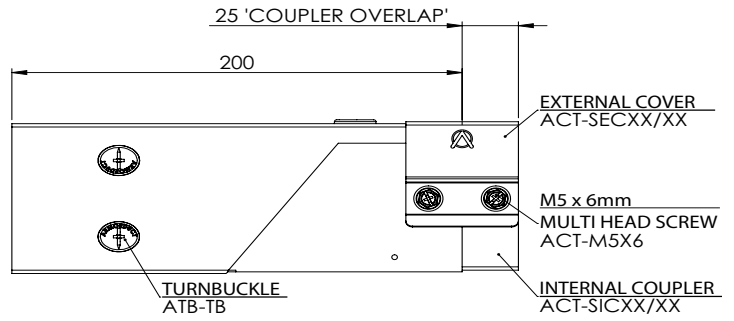

ATB-COFL

Turnbuckle	Screwbush	Tamperproof	Width	Height	Length
ATB-COFL22/PG	ASB-COFL22/PG	ATP-COFL22/PG	50mm	50mm	200mm
ATB-COFL33/PG	ASB-COFL33/PG	ATP-COFL33/PG	75mm	75mm	200mm
ATB-COFL44/PG	ASB-COFL44/PG	ATP-COFL44/PG	100mm	100mm	200mm
ATB-COFL66/PG	ASB-COFL66/PG	ATP-COFL66/PG	150mm	150mm	200mm
ATB-COFL88/PG	ASB-COFL88/PG	ATP-COFL88/PG	200mm	200mm	200mm
ATB-COFL99/PG	ASB-COFL99/PG	ATP-COFL99/PG	225mm	225mm	200mm
ATB-COFL1212/PG	ASB-COFL1212/PG	ATP-COFL1212/PG	300mm	300mm	200mm

CHANGE OF FACE RIGHT HAND PRE-GALV

ATB-COFR

Turnbuckle	Screwbush	Tamperproof	Width	Height	Length
ATB-COFR22/PG	ASB-COFR22/PG	ATP-COFR22/PG	50mm	50mm	200mm
ATB-COFR33/PG	ASB-COFR33/PG	ATP-COFR33/PG	75mm	75mm	200mm
ATB-COFR44/PG	ASB-COFR44/PG	ATP-COFR44/PG	100mm	100mm	200mm
ATB-COFR66/PG	ASB-COFR66/PG	ATP-COFR66/PG	150mm	150mm	200mm
ATB-COFR88/PG	ASB-COFR88/PG	ATP-COFR88/PG	200mm	200mm	200mm
ATB-COFR99/PG	ASB-COFR99/PG	ATP-COFR99/PG	225mm	225mm	200mm
ATB-COFR1212/PG	ASB-COFR1212/PG	ATP-COFR1212/PG	300mm	300mm	200mm