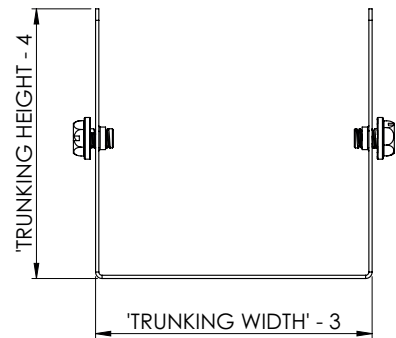

Universal	Width	Height	Dim A	Universal	Width	Height	Dim A	Universal	Width	Height	Dim A
ACT-SEC22/PG	50mm	50mm	41mm	ACT-SEC66/PG	150mm	150mm	54mm	ACT-SEC96/PG	225mm	150mm	54mm
ACT-SEC32/PG	75mm	50mm	41mm	ACT-SEC82/PG	200mm	50mm	41mm	ACT-SEC99/PG	225mm	225mm	66mm
ACT-SEC33/PG	75mm	75mm	54mm	ACT-SEC83/PG	200mm	75mm	54mm	ACT-SEC122/PG	300mm	50mm	41mm
ACT-SEC42/PG	100mm	50mm	41mm	ACT-SEC84/PG	200mm	100mm	66mm	ACT-SEC123/PG	300mm	75mm	54mm
ACT-SEC43/PG	100mm	75mm	54mm	ACT-SEC86/PG	200mm	150mm	54mm	ACT-SEC124/PG	300mm	100mm	66mm
ACT-SEC44/PG	100mm	100mm	66mm	ACT-SEC88/PG	200mm	200mm	66mm	ACT-SEC126/PG	300mm	150mm	54mm
ACT-SEC62/PG	150mm	50mm	41mm	ACT-SEC92/PG	225mm	50mm	41mm	ACT-SEC128/PG	300mm	200mm	66mm
ACT-SEC63/PG	150mm	75mm	54mm	ACT-SEC93/PG	225mm	75mm	54mm	ACT-SEC129/PG	300mm	225mm	66mm
ACT-SEC64/PG	150mm	100mm	66mm	ACT-SEC94/PG	225mm	100mm	66mm	ACT-SEC1212/PG	300mm	300mm	66mm

FOR TAMPERPROOF
INTERNAL COUPLER
SEE p.44

SHORT INTERNAL COUPLER PRE-GALV

Universal	Width	Height	Universal	Width	Height	Universal	Width	Height
ACT-SIC22/PG	50mm	50mm	ACT-SIC66/PG	150mm	150mm	ACT-SIC96/PG	225mm	150mm
ACT-SIC32/PG	75mm	50mm	ACT-SIC82/PG	200mm	50mm	ACT-SIC99/PG	225mm	225mm
ACT-SIC33/PG	75mm	75mm	ACT-SIC83/PG	200mm	75mm	ACT-SIC122/PG	300mm	50mm
ACT-SIC42/PG	100mm	50mm	ACT-SIC84/PG	200mm	100mm	ACT-SIC123/PG	300mm	75mm
ACT-SIC43/PG	100mm	75mm	ACT-SIC86/PG	200mm	150mm	ACT-SIC124/PG	300mm	100mm
ACT-SIC44/PG	100mm	100mm	ACT-SIC88/PG	200mm	200mm	ACT-SIC126/PG	300mm	150mm
ACT-SIC62/PG	150mm	50mm	ACT-SIC92/PG	225mm	50mm	ACT-SIC128/PG	300mm	200mm
ACT-SIC63/PG	150mm	75mm	ACT-SIC93/PG	225mm	75mm	ACT-SIC129/PG	300mm	225mm
ACT-SIC64/PG	150mm	100mm	ACT-SIC94/PG	225mm	100mm	ACT-SIC1212/PG	300mm	300mm