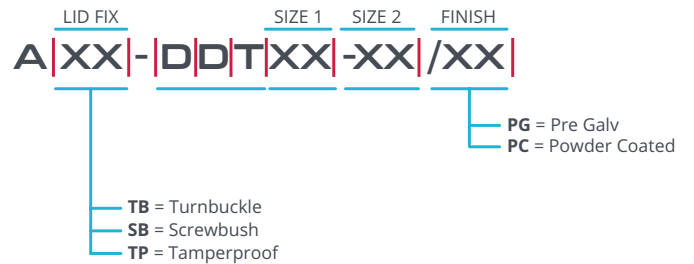

ATB-DDT

ATB - TURNBUCKLE

ASB - SCREWBUSH

ATP-TAMPERPROOF

DOUBLE DEPTH TEE GUIDE

	SIZE 1		SIZE 2	
SIZE	W1	H1	W2	H2
50mm	2	2	2	2
75mm	3	3	3	3
100mm	4	4	4	4
150mm	6	6	6	6
200mm	8	8	8	8
225mm	9	9	9	9
300mm	12	12	12	12

Example: