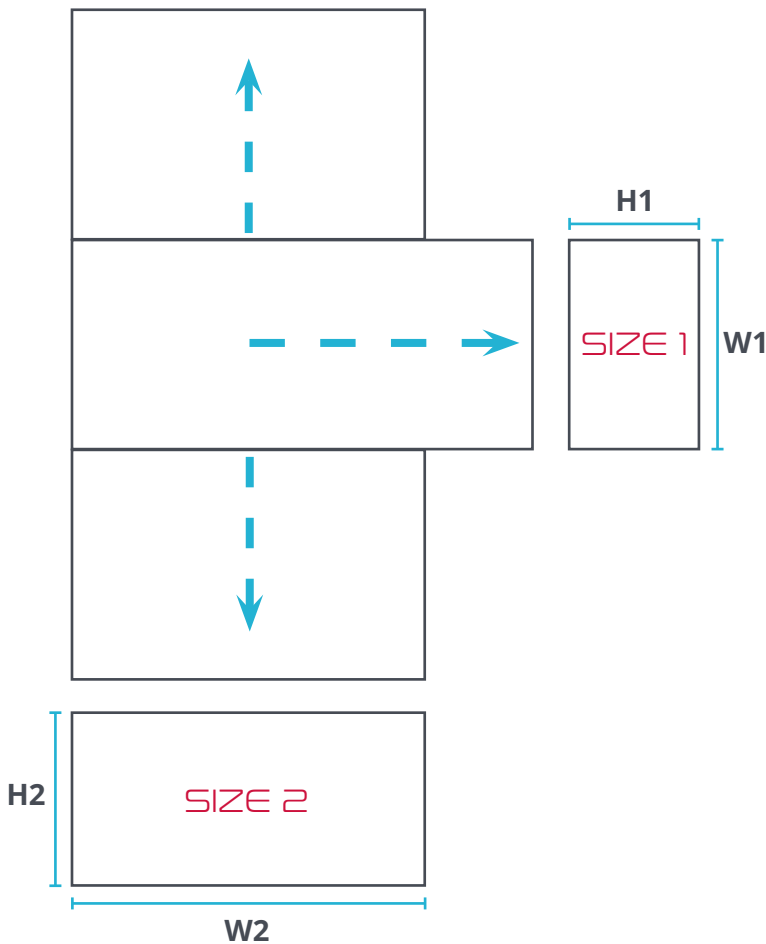

ATB-DDT

ATB - TURNBUCKLE

ASB - SCREWBUSH

ATP-TAMPERPROOF

DOUBLE DEPTH TEE GUIDE

	SIZE 1		SIZE 2	
SIZE	W1	H1	W2	H2
50mm	2	2	2	2
75mm	3	3	3	3
100mm	4	4	4	4
150mm	6	6	6	6
200mm	8	8	8	8
225mm	9	9	9	9
300mm	12	12	12	12

Example: