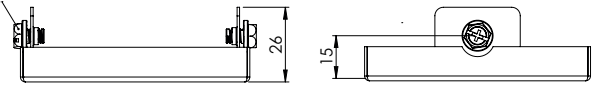

END CAP PRE-GALV

M5 x 6mm MULTI HEAD SCREW
ACT-M5X6

TAMPERPROOF
OPTION
AVAILABLE

ACT-EC

Universal	Width	Height	Universal	Width	Height	Universal	Width	Height
ACT-EC22/PG	50mm	50mm	ACT-EC66/PG	150mm	150mm	ACT-EC96/PG	225mm	150mm
ACT-EC32/PG	75mm	50mm	ACT-EC82/PG	200mm	50mm	ACT-EC99/PG	225mm	225mm
ACT-EC33/PG	75mm	75mm	ACT-EC83/PG	200mm	75mm	ACT-EC122/PG	300mm	50mm
ACT-EC42/PG	100mm	50mm	ACT-EC84/PG	200mm	100mm	ACT-EC123/PG	300mm	75mm
ACT-EC43/PG	100mm	75mm	ACT-EC86/PG	200mm	150mm	ACT-EC124/PG	300mm	100mm
ACT-EC44/PG	100mm	100mm	ACT-EC88/PG	200mm	200mm	ACT-EC126/PG	300mm	150mm
ACT-EC62/PG	150mm	50mm	ACT-EC92/PG	225mm	50mm	ACT-EC128/PG	300mm	200mm
ACT-EC63/PG	150mm	75mm	ACT-EC93/PG	225mm	75mm	ACT-EC129/PG	300mm	225mm
ACT-EC64/PG	150mm	100mm	ACT-EC94/PG	225mm	100mm	ACT-EC1212/PG	300mm	300mm

PIN RACK

ONLY AVAILABLE
IN PRE-GALV
FINISH

ACT-PR

Universal	Width	Height	Universal	Width	Height	Universal	Width	Height
ACT-PR22/PG	50mm	50mm	ACT-PR66/PG	150mm	150mm	ACT-PR96/PG	225mm	150mm
ACT-PR32/PG	75mm	50mm	ACT-PR82/PG	200mm	50mm	ACT-PR99/PG	225mm	225mm
ACT-PR33/PG	75mm	75mm	ACT-PR83/PG	200mm	75mm	ACT-PR122/PG	300mm	50mm
ACT-PR42/PG	100mm	50mm	ACT-PR84/PG	200mm	100mm	ACT-PR123/PG	300mm	75mm
ACT-PR43/PG	100mm	75mm	ACT-PR86/PG	200mm	150mm	ACT-PR124/PG	300mm	100mm
ACT-PR44/PG	100mm	100mm	ACT-PR88/PG	200mm	200mm	ACT-PR126/PG	300mm	150mm
ACT-PR62/PG	150mm	50mm	ACT-PR92/PG	225mm	50mm	ACT-PR128/PG	300mm	200mm
ACT-PR63/PG	150mm	75mm	ACT-PR93/PG	225mm	75mm	ACT-PR129/PG	300mm	225mm
ACT-PR64/PG	150mm	100mm	ACT-PR94/PG	225mm	100mm	ACT-PR1212/PG	300mm	300mm