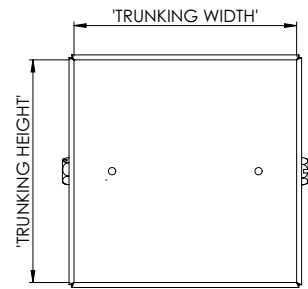

END CAP PRE-GALV

M5 x 6mm MULTI HEAD SCREW
ACT-M5X6

TAMPERPROOF
OPTION
AVAILABLE

ACT-EC

Universal	Width	Height	Universal	Width	Height	Universal	Width	Height
ACT-EC22/PG	50mm	50mm	ACT-EC66/PG	150mm	150mm	ACT-EC96/PG	225mm	150mm
ACT-EC32/PG	75mm	50mm	ACT-EC82/PG	200mm	50mm	ACT-EC99/PG	225mm	225mm
ACT-EC33/PG	75mm	75mm	ACT-EC83/PG	200mm	75mm	ACT-EC122/PG	300mm	50mm
ACT-EC42/PG	100mm	50mm	ACT-EC84/PG	200mm	100mm	ACT-EC123/PG	300mm	75mm
ACT-EC43/PG	100mm	75mm	ACT-EC86/PG	200mm	150mm	ACT-EC124/PG	300mm	100mm
ACT-EC44/PG	100mm	100mm	ACT-EC88/PG	200mm	200mm	ACT-EC126/PG	300mm	150mm
ACT-EC62/PG	150mm	50mm	ACT-EC92/PG	225mm	50mm	ACT-EC128/PG	300mm	200mm
ACT-EC63/PG	150mm	75mm	ACT-EC93/PG	225mm	75mm	ACT-EC129/PG	300mm	225mm
ACT-EC64/PG	150mm	100mm	ACT-EC94/PG	225mm	100mm	ACT-EC1212/PG	300mm	300mm

PIN RACK

ONLY AVAILABLE
IN PRE-GALV
FINISH

ACT-PR

Universal	Width	Height	Universal	Width	Height	Universal	Width	Height
ACT-PR22/PG	50mm	50mm	ACT-PR66/PG	150mm	150mm	ACT-PR96/PG	225mm	150mm
ACT-PR32/PG	75mm	50mm	ACT-PR82/PG	200mm	50mm	ACT-PR99/PG	225mm	225mm
ACT-PR33/PG	75mm	75mm	ACT-PR83/PG	200mm	75mm	ACT-PR122/PG	300mm	50mm
ACT-PR42/PG	100mm	50mm	ACT-PR84/PG	200mm	100mm	ACT-PR123/PG	300mm	75mm
ACT-PR43/PG	100mm	75mm	ACT-PR86/PG	200mm	150mm	ACT-PR124/PG	300mm	100mm
ACT-PR44/PG	100mm	100mm	ACT-PR88/PG	200mm	200mm	ACT-PR126/PG	300mm	150mm
ACT-PR62/PG	150mm	50mm	ACT-PR92/PG	225mm	50mm	ACT-PR128/PG	300mm	200mm
ACT-PR63/PG	150mm	75mm	ACT-PR93/PG	225mm	75mm	ACT-PR129/PG	300mm	225mm
ACT-PR64/PG	150mm	100mm	ACT-PR94/PG	225mm	100mm	ACT-PR1212/PG	300mm	300mm