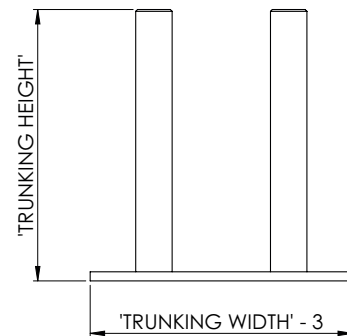

END CAP PRE-GALV

M5 x 6mm MULTI HEAD SCREW
ACT-M5X6

TAMPERPROOF
OPTION
AVAILABLE

ACT-EC

Universal	Width	Height	Universal	Width	Height	Universal	Width	Height
ACT-EC22/PG	50mm	50mm	ACT-EC66/PG	150mm	150mm	ACT-EC96/PG	225mm	150mm
ACT-EC32/PG	75mm	50mm	ACT-EC82/PG	200mm	50mm	ACT-EC99/PG	225mm	225mm
ACT-EC33/PG	75mm	75mm	ACT-EC83/PG	200mm	75mm	ACT-EC122/PG	300mm	50mm
ACT-EC42/PG	100mm	50mm	ACT-EC84/PG	200mm	100mm	ACT-EC123/PG	300mm	75mm
ACT-EC43/PG	100mm	75mm	ACT-EC86/PG	200mm	150mm	ACT-EC124/PG	300mm	100mm
ACT-EC44/PG	100mm	100mm	ACT-EC88/PG	200mm	200mm	ACT-EC126/PG	300mm	150mm
ACT-EC62/PG	150mm	50mm	ACT-EC92/PG	225mm	50mm	ACT-EC128/PG	300mm	200mm
ACT-EC63/PG	150mm	75mm	ACT-EC93/PG	225mm	75mm	ACT-EC129/PG	300mm	225mm
ACT-EC64/PG	150mm	100mm	ACT-EC94/PG	225mm	100mm	ACT-EC1212/PG	300mm	300mm

PIN RACK

ONLY AVAILABLE
IN PRE-GALV
FINISH

ACT-PR

Universal	Width	Height	Universal	Width	Height	Universal	Width	Height
ACT-PR22/PG	50mm	50mm	ACT-PR66/PG	150mm	150mm	ACT-PR96/PG	225mm	150mm
ACT-PR32/PG	75mm	50mm	ACT-PR82/PG	200mm	50mm	ACT-PR99/PG	225mm	225mm
ACT-PR33/PG	75mm	75mm	ACT-PR83/PG	200mm	75mm	ACT-PR122/PG	300mm	50mm
ACT-PR42/PG	100mm	50mm	ACT-PR84/PG	200mm	100mm	ACT-PR123/PG	300mm	75mm
ACT-PR43/PG	100mm	75mm	ACT-PR86/PG	200mm	150mm	ACT-PR124/PG	300mm	100mm
ACT-PR44/PG	100mm	100mm	ACT-PR88/PG	200mm	200mm	ACT-PR126/PG	300mm	150mm
ACT-PR62/PG	150mm	50mm	ACT-PR92/PG	225mm	50mm	ACT-PR128/PG	300mm	200mm
ACT-PR63/PG	150mm	75mm	ACT-PR93/PG	225mm	75mm	ACT-PR129/PG	300mm	225mm
ACT-PR64/PG	150mm	100mm	ACT-PR94/PG	225mm	100mm	ACT-PR1212/PG	300mm	300mm