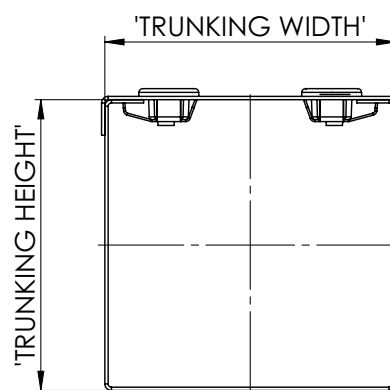

# TRUNKING LENGTH PRE-GALV 3m

ATB - TURNBUCKLE

ASB - SCREWBUSH

ATP - TAMPERPROOF

**ATB**

SUPPLIED AS BODY, LID AND COUPLERS

Turnbuckle	Screwbush	Tamperproof	Width	Height	Length	2 Comp	3 Comp	4 Comp
ATB22/PG	ASB22/PG	ATP22/PG	50mm	50mm	3000mm	-2C/PG	X	X
ATB32/PG	ASB32/PG	ATP32/PG	75mm	50mm	3000mm	-2C/PG	X	X
ATB33/PG	ASB33/PG	ATP33/PG	75mm	75mm	3000mm	-2C/PG	X	X
ATB42/PG	ASB42/PG	ATP42/PG	100mm	50mm	3000mm	-2C/PG	X	X
ATB43/PG	ASB43/PG	ATP43/PG	100mm	75mm	3000mm	-2C/PG	X	X
ATB44/PG	ASB44/PG	ATP44/PG	100mm	100mm	3000mm	-2C/PG	X	X
ATB62/PG	ASB62/PG	ATP62/PG	150mm	50mm	3000mm	-2C/PG	-3C/PG	X
ATB63/PG	ASB63/PG	ATP63/PG	150mm	75mm	3000mm	-2C/PG	-3C/PG	X
ATB64/PG	ASB64/PG	ATP64/PG	150mm	100mm	3000mm	-2C/PG	-3C/PG	X
ATB66/PG	ASB66/PG	ATP66/PG	150mm	150mm	3000mm	-2C/PG	-3C/PG	X
ATB82/PG	ASB82/PG	ATP82/PG	200mm	50mm	3000mm	-2C/PG	-3C/PG	-4C/PG
ATB83/PG	ASB83/PG	ATP83/PG	200mm	75mm	3000mm	-2C/PG	-3C/PG	-4C/PG
ATB84/PG	ASB84/PG	ATP84/PG	200mm	100mm	3000mm	-2C/PG	-3C/PG	-4C/PG
ATB86/PG	ASB86/PG	ATP86/PG	200mm	150mm	3000mm	-2C/PG	-3C/PG	-4C/PG
ATB88/PG	ASB88/PG	ATP88/PG	200mm	200mm	3000mm	-2C/PG	-3C/PG	-4C/PG
ATB92/PG	ASB92/PG	ATP92/PG	225mm	50mm	3000mm	-2C/PG	-3C/PG	-4C/PG
ATB93/PG	ASB93/PG	ATP93/PG	225mm	75mm	3000mm	-2C/PG	-3C/PG	-4C/PG
ATB94/PG	ASB94/PG	ATP94/PG	225mm	100mm	3000mm	-2C/PG	-3C/PG	-4C/PG
ATB96/PG	ASB96/PG	ATP96/PG	225mm	150mm	3000mm	-2C/PG	-3C/PG	-4C/PG
ATB99/PG	ASB99/PG	ATP99/PG	225mm	225mm	3000mm	-2C/PG	-3C/PG	-4C/PG
ATB122/PG	ASB122/PG	ATP122/PG	300mm	50mm	3000mm	-2C/PG	-3C/PG	-4C/PG
ATB123/PG	ASB123/PG	ATP123/PG	300mm	75mm	3000mm	-2C/PG	-3C/PG	-4C/PG
ATB124/PG	ASB124/PG	ATP124/PG	300mm	100mm	3000mm	-2C/PG	-3C/PG	-4C/PG
ATB126/PG	ASB126/PG	ATP126/PG	300mm	150mm	3000mm	-2C/PG	-3C/PG	-4C/PG
ATB128/PG	ASB128/PG	ATP128/PG	300mm	200mm	3000mm	-2C/PG	-3C/PG	-4C/PG
ATB129/PG	ASB129/PG	ATP129/PG	300mm	225mm	3000mm	-2C/PG	-3C/PG	-4C/PG
ATB1212/PG	ASB1212/PG	ATP1212/PG	300mm	300mm	3000mm	-2C/PG	-3C/PG	-4C/PG