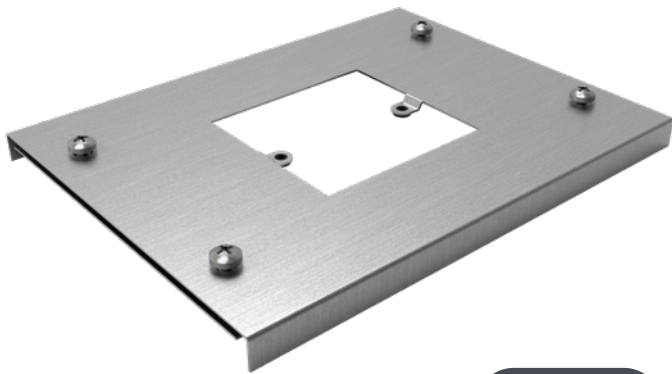

SCREWBUSH SINGLE SOCKET PLATE - PRE GALV

ASB-SSP

ASB-SSP4/PG	100mm
ASB-SSP6/PG	150mm
ASB-SSP8/PG	200mm
ASB-SSP9/PG	225mm
ASB-SSP12/PG	300mm

SCREWBUSH TWIN SOCKET PLATE - PRE GALV

ASB-TSP

ASB-TSP4/PG	100mm
ASB-TSP6/PG	150mm
ASB-TSP8/PG	200mm
ASB-TSP9/PG	225mm
ASB-TSP12/PG	300mm

SCREWBUSH VERTICAL SINGLE SOCKET PLATE - PRE GALV

ASB-SSPV

ASB-SSPV4/PG	100mm
ASB-SSPV6/PG	150mm
ASB-SSPV8/PG	200mm
ASB-SSPV9/PG	225mm
ASB-SSPV12/PG	300mm

SCREWBUSH VERTICAL TWIN SOCKET PLATE - PRE GALV

ASB-TSPV

ASB-TSPV9/PG	225mm
ASB-TSPV12/PG	300mm