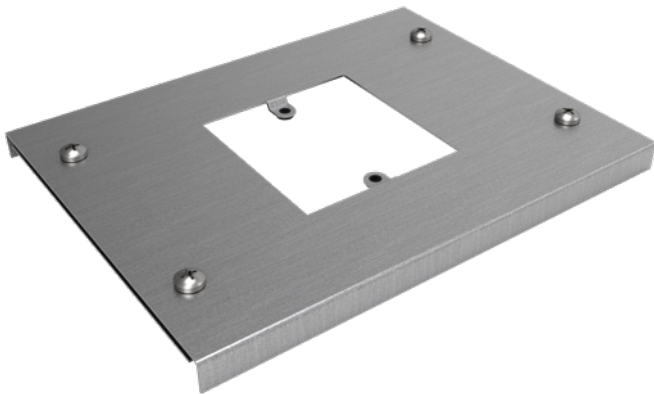

SCREWBUSH SINGLE SOCKET PLATE - PRE GALV

ASB-SSP

ASB-SSP4/PG	100mm
ASB-SSP6/PG	150mm
ASB-SSP8/PG	200mm
ASB-SSP9/PG	225mm
ASB-SSP12/PG	300mm

SCREWBUSH TWIN SOCKET PLATE - PRE GALV

ASB-TSP

ASB-TSP4/PG	100mm
ASB-TSP6/PG	150mm
ASB-TSP8/PG	200mm
ASB-TSP9/PG	225mm
ASB-TSP12/PG	300mm

SCREWBUSH VERTICAL SINGLE SOCKET PLATE - PRE GALV

ASB-SSPV

ASB-SSPV4/PG	100mm
ASB-SSPV6/PG	150mm
ASB-SSPV8/PG	200mm
ASB-SSPV9/PG	225mm
ASB-SSPV12/PG	300mm

SCREWBUSH VERTICAL TWIN SOCKET PLATE - PRE GALV

ASB-TSPV

ASB-TSPV9/PG	225mm
ASB-TSPV12/PG	300mm