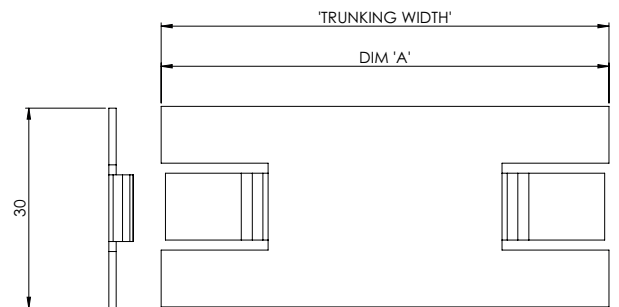

ACT-SH

Universal	Width	Height	Dim A	Universal	Width	Height	Dim A
ACT-SH22/PG	50mm	50mm	100mm	ACT-SH88/PG	200mm	200mm	250mm
ACT-SH32/PG	75mm	50mm	100mm	ACT-SH92/PG	225mm	50mm	100mm
ACT-SH33/PG	75mm	75mm	125mm	ACT-SH93/PG	225mm	75mm	125mm
ACT-SH42/PG	100mm	50mm	100mm	ACT-SH94/PG	225mm	100mm	150mm
ACT-SH43/PG	100mm	75mm	125mm	ACT-SH96/PG	225mm	150mm	200mm
ACT-SH44/PG	100mm	100mm	150mm	ACT-SH99/PG	225mm	225mm	275mm
ACT-SH62/PG	150mm	50mm	100mm	ACT-SH122/PG	300mm	50mm	100mm
ACT-SH63/PG	150mm	75mm	125mm	ACT-SH123/PG	300mm	75mm	125mm
ACT-SH64/PG	150mm	100mm	150mm	ACT-SH124/PG	300mm	100mm	150mm
ACT-SH66/PG	150mm	150mm	200mm	ACT-SH126/PG	300mm	150mm	200mm
ACT-SH82/PG	200mm	50mm	100mm	ACT-SH128/PG	300mm	200mm	250mm
ACT-SH83/PG	200mm	75mm	125mm	ACT-SH129/PG	300mm	225mm	275mm
ACT-SH84/PG	200mm	100mm	150mm	ACT-SH1212/PG	300mm	300mm	350mm
ACT-SH86/PG	200mm	150mm	200mm				

CABLE RETAINER

ACT-CR

Universal	Width	Dim A	Universal	Width	Dim A
ACT-CR2/PG	50mm	42mm	ACT-CR8/PG	200mm	192mm
ACT-CR3/PG	75mm	67mm	ACT-CR9/PG	225mm	217mm
ACT-CR4/PG	100mm	92mm	ACT-CR12/PG	300mm	292mm
ACT-CR6/PG	150mm	142mm			