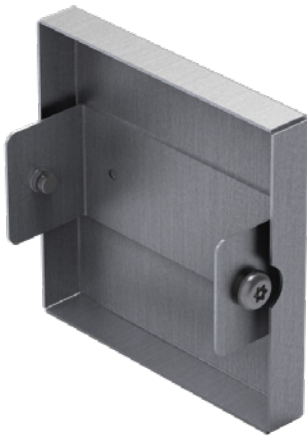

## TAMPERPROOF END CAP

**ATP-EC**

Universal	Width	Height	Universal	Width	Height	Universal	Width	Height
ATP-EC22/PG	50mm	50mm	ATP-EC66/PG	150mm	150mm	ATP-EC96/PG	225mm	150mm
ATP-EC32/PG	75mm	50mm	ATP-EC82/PG	200mm	50mm	ATP-EC99/PG	225mm	225mm
ATP-EC33/PG	75mm	75mm	ATP-EC83/PG	200mm	75mm	ATP-EC122/PG	300mm	50mm
ATP-EC42/PG	100mm	50mm	ATP-EC84/PG	200mm	100mm	ATP-EC123/PG	300mm	75mm
ATP-EC43/PG	100mm	75mm	ATP-EC86/PG	200mm	150mm	ATP-EC124/PG	300mm	100mm
ATP-EC44/PG	100mm	100mm	ATP-EC88/PG	200mm	200mm	ATP-EC126/PG	300mm	150mm
ATP-EC62/PG	150mm	50mm	ATP-EC92/PG	225mm	50mm	ATP-EC128/PG	300mm	200mm
ATP-EC63/PG	150mm	75mm	ATP-EC93/PG	225mm	75mm	ATP-EC129/PG	300mm	225mm
ATP-EC64/PG	150mm	100mm	ATP-EC94/PG	225mm	100mm	ATP-EC1212/PG	300mm	300mm

## TAMPERPROOF INTERNAL COUPLER

Universal	Width	Height	Universal	Width	Height	Universal	Width	Height
ATP-SIC22/PG	50mm	50mm	ATP-SIC66/PG	150mm	150mm	ATP-SIC96/PG	225mm	150mm
ATP-SIC32/PG	75mm	50mm	ATP-SIC82/PG	200mm	50mm	ATP-SIC99/PG	225mm	225mm
ATP-SIC33/PG	75mm	75mm	ATP-SIC83/PG	200mm	75mm	ATP-SIC122/PG	300mm	50mm
ATP-SIC42/PG	100mm	50mm	ATP-SIC84/PG	200mm	100mm	ATP-SIC123/PG	300mm	75mm
ATP-SIC43/PG	100mm	75mm	ATP-SIC86/PG	200mm	150mm	ATP-SIC124/PG	300mm	100mm
ATP-SIC44/PG	100mm	100mm	ATP-SIC88/PG	200mm	200mm	ATP-SIC126/PG	300mm	150mm
ATP-SIC62/PG	150mm	50mm	ATP-SIC92/PG	225mm	50mm	ATP-SIC128/PG	300mm	200mm
ATP-SIC63/PG	150mm	75mm	ATP-SIC93/PG	225mm	75mm	ATP-SIC129/PG	300mm	225mm
ATP-SIC64/PG	150mm	100mm	ATP-SIC94/PG	225mm	100mm	ATP-SIC1212/PG	300mm	300mm