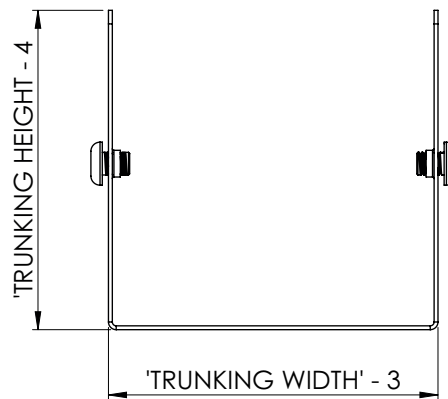

## TAMPERPROOF END CAP

**ATP-EC**

Universal	Width	Height	Universal	Width	Height	Universal	Width	Height
ATP-EC22/PG	50mm	50mm	ATP-EC66/PG	150mm	150mm	ATP-EC96/PG	225mm	150mm
ATP-EC32/PG	75mm	50mm	ATP-EC82/PG	200mm	50mm	ATP-EC99/PG	225mm	225mm
ATP-EC33/PG	75mm	75mm	ATP-EC83/PG	200mm	75mm	ATP-EC122/PG	300mm	50mm
ATP-EC42/PG	100mm	50mm	ATP-EC84/PG	200mm	100mm	ATP-EC123/PG	300mm	75mm
ATP-EC43/PG	100mm	75mm	ATP-EC86/PG	200mm	150mm	ATP-EC124/PG	300mm	100mm
ATP-EC44/PG	100mm	100mm	ATP-EC88/PG	200mm	200mm	ATP-EC126/PG	300mm	150mm
ATP-EC62/PG	150mm	50mm	ATP-EC92/PG	225mm	50mm	ATP-EC128/PG	300mm	200mm
ATP-EC63/PG	150mm	75mm	ATP-EC93/PG	225mm	75mm	ATP-EC129/PG	300mm	225mm
ATP-EC64/PG	150mm	100mm	ATP-EC94/PG	225mm	100mm	ATP-EC1212/PG	300mm	300mm

## TAMPERPROOF INTERNAL COUPLER

Universal	Width	Height	Universal	Width	Height	Universal	Width	Height
ATP-SIC22/PG	50mm	50mm	ATP-SIC66/PG	150mm	150mm	ATP-SIC96/PG	225mm	150mm
ATP-SIC32/PG	75mm	50mm	ATP-SIC82/PG	200mm	50mm	ATP-SIC99/PG	225mm	225mm
ATP-SIC33/PG	75mm	75mm	ATP-SIC83/PG	200mm	75mm	ATP-SIC122/PG	300mm	50mm
ATP-SIC42/PG	100mm	50mm	ATP-SIC84/PG	200mm	100mm	ATP-SIC123/PG	300mm	75mm
ATP-SIC43/PG	100mm	75mm	ATP-SIC86/PG	200mm	150mm	ATP-SIC124/PG	300mm	100mm
ATP-SIC44/PG	100mm	100mm	ATP-SIC88/PG	200mm	200mm	ATP-SIC126/PG	300mm	150mm
ATP-SIC62/PG	150mm	50mm	ATP-SIC92/PG	225mm	50mm	ATP-SIC128/PG	300mm	200mm
ATP-SIC63/PG	150mm	75mm	ATP-SIC93/PG	225mm	75mm	ATP-SIC129/PG	300mm	225mm
ATP-SIC64/PG	150mm	100mm	ATP-SIC94/PG	225mm	100mm	ATP-SIC1212/PG	300mm	300mm