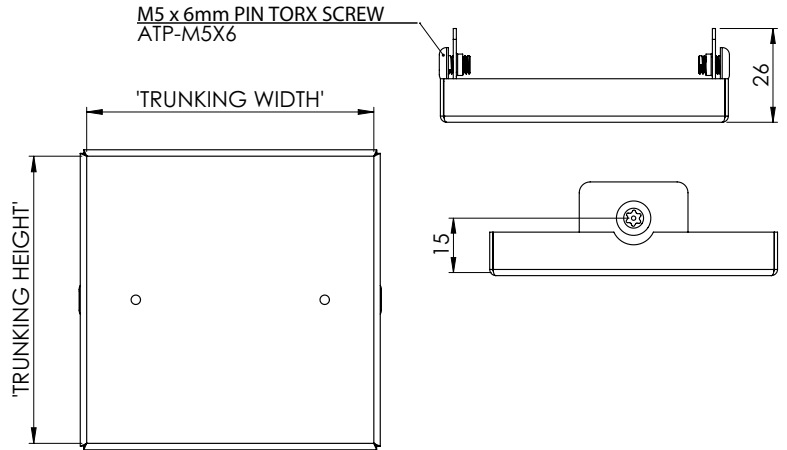

## TAMPERPROOF END CAP

**ATP-EC**

Universal	Width	Height	Universal	Width	Height	Universal	Width	Height
ATP-EC22/PG	50mm	50mm	ATP-EC66/PG	150mm	150mm	ATP-EC96/PG	225mm	150mm
ATP-EC32/PG	75mm	50mm	ATP-EC82/PG	200mm	50mm	ATP-EC99/PG	225mm	225mm
ATP-EC33/PG	75mm	75mm	ATP-EC83/PG	200mm	75mm	ATP-EC122/PG	300mm	50mm
ATP-EC42/PG	100mm	50mm	ATP-EC84/PG	200mm	100mm	ATP-EC123/PG	300mm	75mm
ATP-EC43/PG	100mm	75mm	ATP-EC86/PG	200mm	150mm	ATP-EC124/PG	300mm	100mm
ATP-EC44/PG	100mm	100mm	ATP-EC88/PG	200mm	200mm	ATP-EC126/PG	300mm	150mm
ATP-EC62/PG	150mm	50mm	ATP-EC92/PG	225mm	50mm	ATP-EC128/PG	300mm	200mm
ATP-EC63/PG	150mm	75mm	ATP-EC93/PG	225mm	75mm	ATP-EC129/PG	300mm	225mm
ATP-EC64/PG	150mm	100mm	ATP-EC94/PG	225mm	100mm	ATP-EC1212/PG	300mm	300mm

## TAMPERPROOF INTERNAL COUPLER

Universal	Width	Height	Universal	Width	Height	Universal	Width	Height
ATP-SIC22/PG	50mm	50mm	ATP-SIC66/PG	150mm	150mm	ATP-SIC96/PG	225mm	150mm
ATP-SIC32/PG	75mm	50mm	ATP-SIC82/PG	200mm	50mm	ATP-SIC99/PG	225mm	225mm
ATP-SIC33/PG	75mm	75mm	ATP-SIC83/PG	200mm	75mm	ATP-SIC122/PG	300mm	50mm
ATP-SIC42/PG	100mm	50mm	ATP-SIC84/PG	200mm	100mm	ATP-SIC123/PG	300mm	75mm
ATP-SIC43/PG	100mm	75mm	ATP-SIC86/PG	200mm	150mm	ATP-SIC124/PG	300mm	100mm
ATP-SIC44/PG	100mm	100mm	ATP-SIC88/PG	200mm	200mm	ATP-SIC126/PG	300mm	150mm
ATP-SIC62/PG	150mm	50mm	ATP-SIC92/PG	225mm	50mm	ATP-SIC128/PG	300mm	200mm
ATP-SIC63/PG	150mm	75mm	ATP-SIC93/PG	225mm	75mm	ATP-SIC129/PG	300mm	225mm
ATP-SIC64/PG	150mm	100mm	ATP-SIC94/PG	225mm	100mm	ATP-SIC1212/PG	300mm	300mm