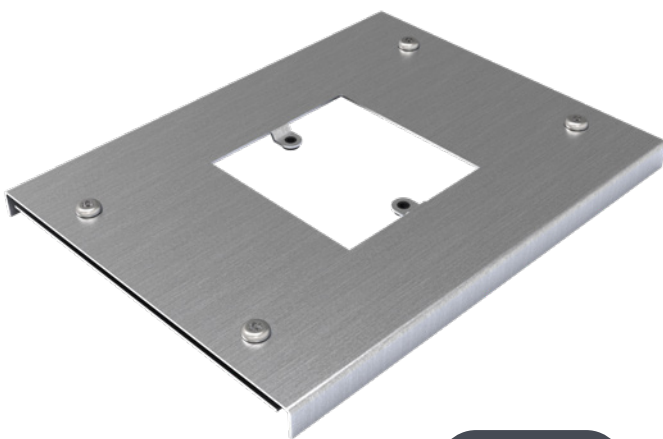

**TAMPERPROOF
SINGLE SOCKET PLATE - PRE GALV**

ATP-SSP

ATP-SSP4/PG	100mm
ATP-SSP6/PG	150mm
ATP-SSP8/PG	200mm
ATP-SSP9/PG	225mm
ATP-SSP12/PG	300mm

**TAMPERPROOF
TWIN SOCKET PLATE - PRE GALV**

ATP-TSP

ATP-TSP4/PG	100mm
ATP-TSP6/PG	150mm
ATP-TSP8/PG	200mm
ATP-TSP9/PG	225mm
ATP-TSP12/PG	300mm

**TAMPERPROOF VERTICAL
SINGLE SOCKET PLATE - PRE GALV**

ATP-SSPV

ATP-SSPV4/PG	100mm
ATP-SSPV6/PG	150mm
ATP-SSPV8/PG	200mm
ATP-SSPV9/PG	225mm
ATP-SSPV12/PG	300mm

**TAMPERPROOF VERTICAL
TWIN SOCKET PLATE - PRE GALV**

ATP-TSPV

ATP-TSPV9/PG	225mm
ATP-TSPV12/PG	300mm